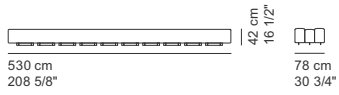

**COD. 8816 - OUTC**  
BENCH 430 OUTDOOR curved

**COD. 8817 - OUTC**  
BENCH 480 OUTDOOR curved

**COD. 8817 - OUTSSX**  
BENCH 480 OUTDOOR S left

**COD. 8817 - OUTSDX**  
BENCH 480 OUTDOOR S right

**COD. 8818 - OUT**  
BENCH 530 OUTDOOR