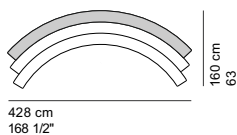

COD. 8807 - OUTCC
SOFA 480 OUTDOOR closed