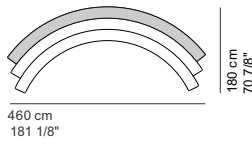

COD. 8808 - OUTCC
SOFA 530 OUTDOOR closed