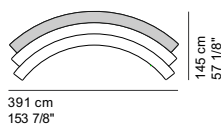

COD. 8806 - OUTCC
SOFA 430 OUTDOOR closed