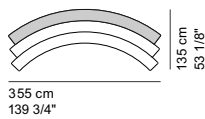

COD. 8805 - OUTCC
SOFA 380 OUTDOOR closed