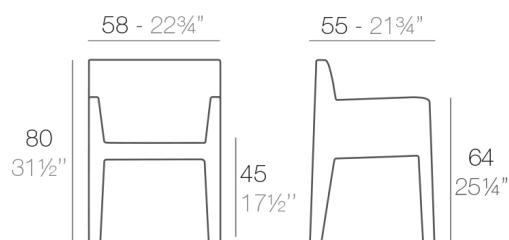

Weight

9 Kg

JUT Silla con brazos
JUT Armchair

Finishes

BASIC

Ref. 44408

Matt Polyethylene

LACQUERED