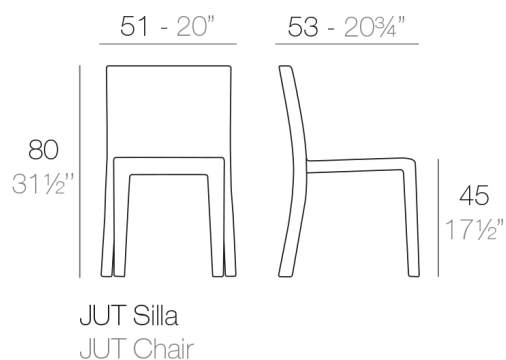

View online: <https://www.vondom.com/products/44409>

Features

Description

Made of polyethylene resin by rotational moulding. 100% Recyclable. Item suitable for indoor and outdoor use. Available in different finishes.

Weight

6 Kg

Finishes

BASIC

Ref. 44409

Matt Polyethylene

LACQUERED

Ref. 44409F

Lacquered Polyethylene

COLOR

ICE
WHITE
BLACK
BRONZE

BASIC

LACQUERED / LACADO