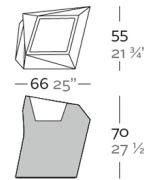

Weight

8 Kg

Medium Planter
Maceta Media
Capacity 5 1/2 gal
Capacidad 21 litros

FAZ Planters
FAZ Maceteros

Finishes

SELF-WATERING

Ref. 54021R

Self-watering system included in all planters except those with basic finish