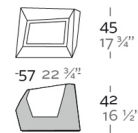

Weight

4 Kg

Low Planter
Maceta Baja
Capacity 2½ gal
Capacidad 10 litros

FAZ Planters
FAZ Maceteros

Finishes

SELF-WATERING

Ref. 54020R

Self-watering system included in all planters except those with basic finish