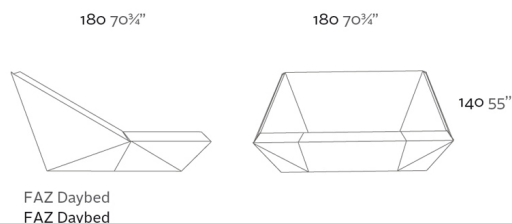

FAZ DAYBED

By Ramon Esteve

Ramón Esteve, architect of harmony, serenity, timelessness and universality has created mineral and emphatic shapes that make FAZ a design that contextualizes with homes and installations. An ambience, encircling as a result of the blissful combination of the material and lighting, so that the sole sensation would be its fusion. Their VONDOM spirit is experienced exclusively in the quality of the material that permits an exterior using even in the most exacting environments. The modularity of FAZ permits the consumers to adapt the furniture and flowerpots to their style and needs without losing the harmony of this furniture set. It's upholstery is available in excellent quality nautical canvas or polyester fabric. The result is a product that transmits essence, that contains the complexity and the density of a work finalized to the extreme degree, the purpose of which is to create desirable places to live. ca vivir.

View online: <https://www.vondom.com/products/54086>

Features

Description

Made of polyethylene resin by rotational moulding. 100% Recyclable. Item suitable for indoor and outdoor use. Available with different finishes and options.

Weight

70.88 Kg

Includes

ACOLCHADO NAUTIC Indoor/outdoor Vinyl fabric By default

BASEGIRATORIA360 Swivels 360°

Finishes

BASIC

Ref. 54086

Matt Polyethylene

LACQUERED

Ref. 54086F

Lacquered Polyethylene

LIGHT

Ref. 54086W

White internally lit unit with LED technology. Available only in matte ice white finish.

RGBW LED

Ref. 54086L

Unit with internal lighting with RGBW LED technology and remote control unit for switching colors. Available only in matte ice white finish. Remote control included.

RGBW LED DMX

Ref. 54086D