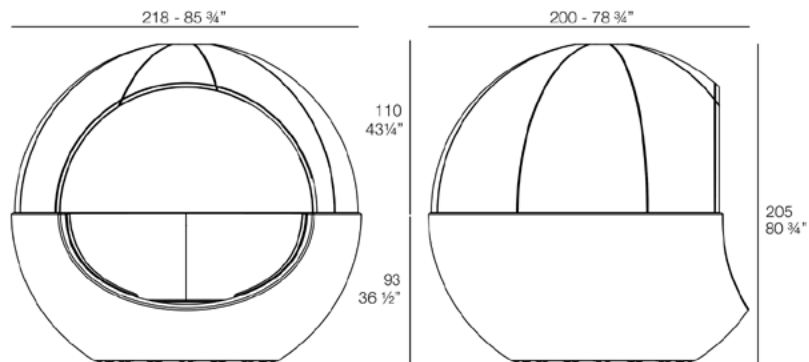

Info

Description

Weight: 129.8 Kg

MOON Daybed con parasol
MOON daybed with sunroof