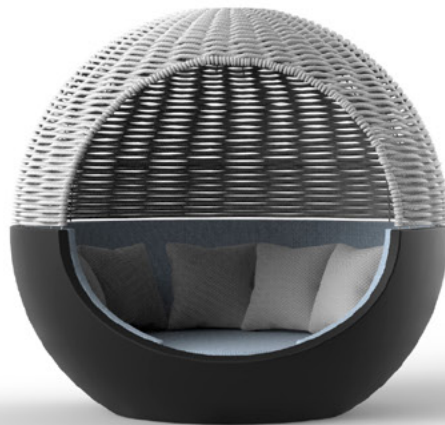

# Ambients

---

Products / Daybed / Ulm Moon Daybed With Woven Rope Parasol

# Ulm moon daybed with woven rope parasol

by Ramón Esteve

Moon Daybed Collection, designed by Ramón Esteve for Vondom. The main characteristic is its circular shape and the rotating system on which its base rests, which allows the piece to rotate on its own axis.