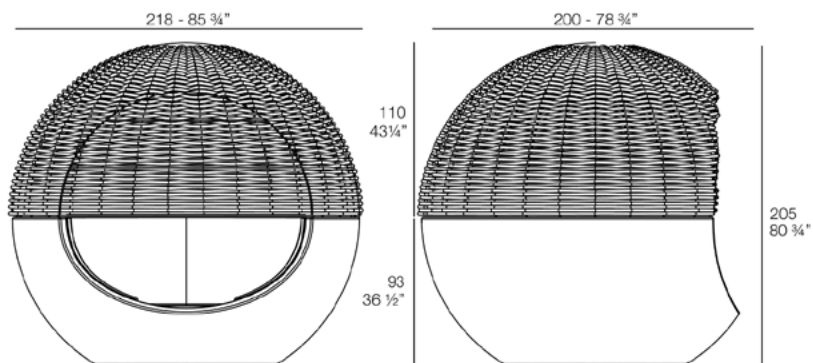

Info

Description

Weight: 172.8 Kg

MOON Daybed con parasol trenzado
MOON daybed with woven rope parasol