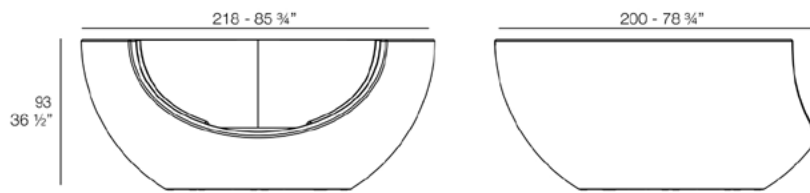

## Description

Weight: 93 Kg

MOON Daybed  
MOON daybed