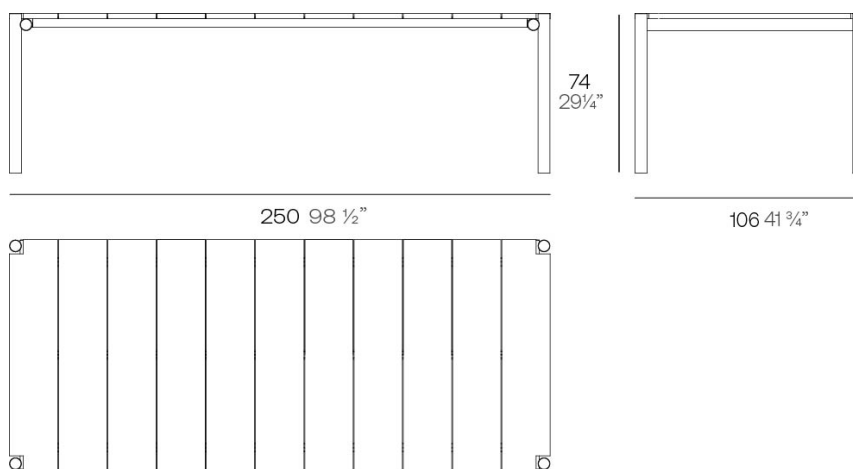

durability. The table top is made of elegant teak wood slats from Indonesia, adding a natural and distinguished touch.

Weight: 38 Kg

Tulum. Mesa Comedor
Tulum. Dinnig Table
ref. 65075

Finishes

finishes

ALUMINIUM