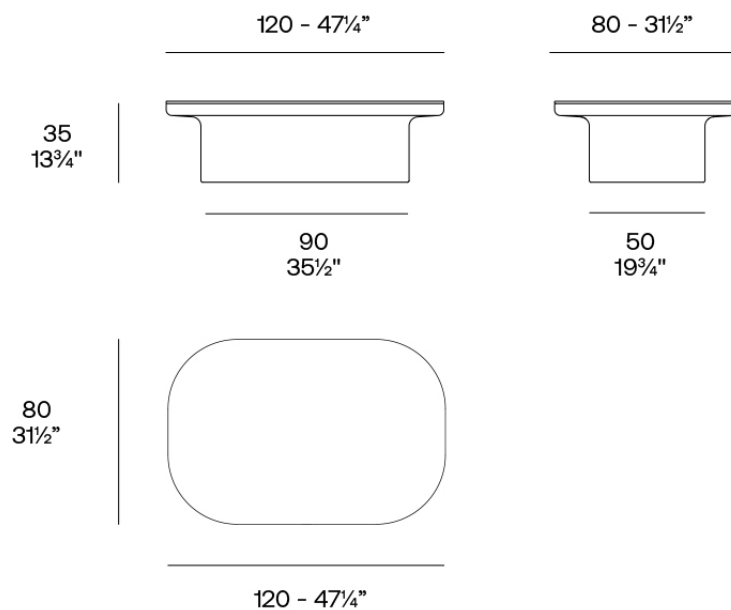

Weight: 16 Kg

Luna. Mesa
Luna. Table
54854

Finishes

finishes

BASIC

Ref. 54854

white 2001

ecru 2003