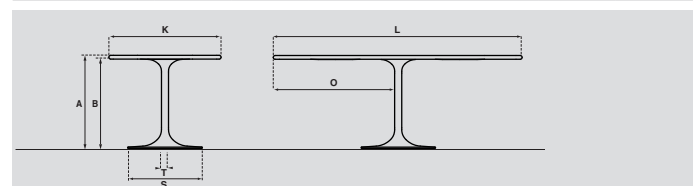

Base

Disc and tube in a standard structure powder coat color.
 Disc is delivered standard with a felt ring at the bottom.

Diameter disc and tube

Disc 60cm: tube 5,7cm
 Disc 70cm: tube 7cm
 Disc 80cm: tube 8cm
 Disc 45cm: tube 4,5cm

Electrification

With the boat-shaped tables you can choose from various Netbox possibilities in the table top.
 See options. 2 or 4x Netbox in the center of the top.
 Including hole in table white or black.

Delivery

If possible, tables are delivered assembled.

Clarion Medium boat-shaped

core	A	B	K	L	N	O	S	T
30mm	75cm	72cm	100cm	220cm	104,3cm	52cm	60cm	5,7cm
30mm	75cm	72cm	110cm	240cm	113,0cm	57cm	60cm	5,7cm
30mm	75cm	72cm	110cm	260cm	134cm	57cm	60cm	5,7cm
30mm	75cm	72cm	120cm	280cm	153cm	57cm	70cm	7,0cm
30mm	75cm	72cm	120cm	300cm	153cm	67cm	70cm	7,0cm