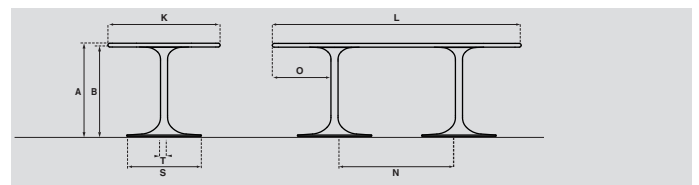

Base

Disc and tube in a standard structure powder coat color.
 Disc is delivered standard with a felt ring at the bottom.

Diameter disc and tube

Disc 60cm: tube 5,7cm
 Disc 70cm: tube 7cm
 Disc 80cm: tube 8cm
 Disc 45cm: tube 4,5cm

Electrification

With the boat-shaped tables you can choose from various Netbox possibilities in the table top.
 See options. 2 or 4x Netbox in the center of the top.
 Including hole in table white or black.

Delivery

If possible, tables are delivered assembled.

Clarion Medium boat-shaped

core	A	B	K	L	N	O	S	T
30mm	75cm	72cm	100cm	220cm	104,3cm	52cm	60cm	5,7cm
30mm	75cm	72cm	110cm	240cm	113,0cm	57cm	60cm	5,7cm
30mm	75cm	72cm	110cm	260cm	134cm	57cm	60cm	5,7cm
30mm	75cm	72cm	120cm	280cm	153cm	57cm	70cm	7,0cm
30mm	75cm	72cm	120cm	300cm	153cm	67cm	70cm	7,0cm