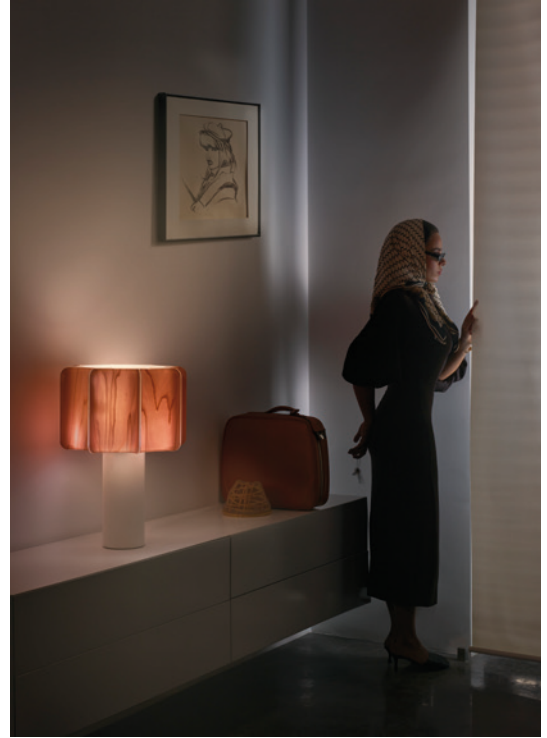

KACTOS

by Ray Power

Table **lzf**

SIZE

REFERENCES

KTO M BK
KTO M WH

COMPONENTS

Wood Veneer Shade

Ceramic Base with Rubber Antislip Bottom

Acrylic Frame

Electrical Cable with Dimming Switch: 145 cm

LIGHT SOURCE

Class II  

220 - 250V: Dimmable

Recommended Bulb - Not Included
E27 Lamp Holder
LED Globe DIM 15W, 1.650 lm*
Energy Class F