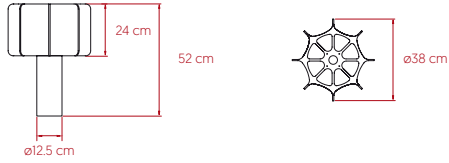

KACTOS

by Ray Power

Table **lzf**

SIZE

REFERENCES

KTO M BK
KTO M WH

COMPONENTS

Wood Veneer Shade

Ceramic Base with Rubber Antislip Bottom

Acrylic Frame

Electrical Cable with Dimming Switch: 145 cm

LIGHT SOURCE

Class II  

220 - 250V: Dimmable

Recommended Bulb - Not Included
E27 Lamp Holder
LED Globe DIM 15W, 1.650 lm*
Energy Class F

CERAMIC BASE, ACRYLIC FRAME & CABLE FINISHES

- BK - Matte Black / Black Frame & Black Cable
- WH - Matte White / White Frame & White Cable

PACKAGING

Box Size: 40 x 40 x 46 cm

Box Volume: 0.074 m³

Weight: Gross - 4.2 Kg | Net - 2.2 Kg