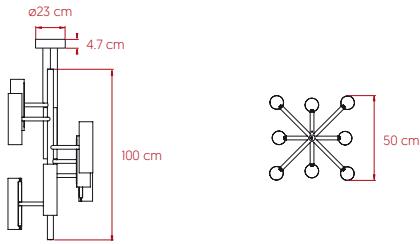

## SIZE

## COMPONENTS

Wood Veneer Shade

Metal Structure

Metal Canopy:  $\varnothing 23$  cm

3 Steel Cables: 2.5 m

Electrical Cable: 2.5 m

## PACKAGING

**Box Size:** 50 x 50 x 103.5 cm

**Box Volume:** 0.26 m<sup>3</sup>

**Weight:** Gross - 9.8 Kg | Net - 4.8 Kg