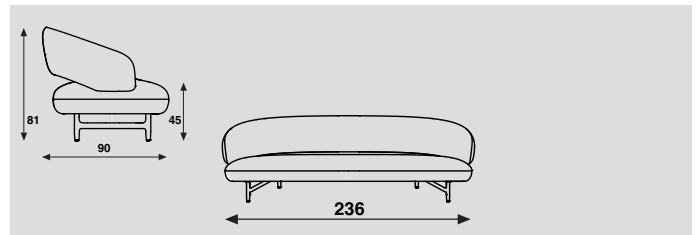

Base:

- Legs made of cast aluminium.
- 4 black plastic gliders with felt. Adjustable height.
- Finish: standard powder coat.

Back and seat:

- Metal frame.
- Pasted over with cold moulded foam and Dacron.

Upholstery:

- Upholstery category ③

Muse

models	sofa 3 seater
width	236cm
meterage	638cm
weight	82kg
packing	2,2 m3

Muse

models	foot stool
width	138cm
meterage	182cm
weight	19kg
packing	1,5 m3