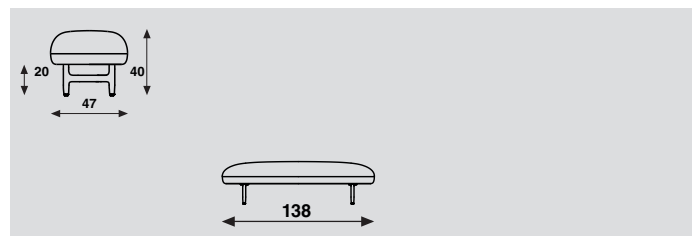

Base:

- Legs made of cast aluminium.
- 4 black plastic gliders with felt. Adjustable height.
- Finish: standard powder coat.

Back and seat:

- Metal frame.
- Pasted over with cold moulded foam and Dacron.

Upholstery:

- Upholstery category ③

Muse

models	sofa 3 seater
width	236cm
meterage	638cm
weight	82kg
packing	2,2 m3

Muse

models	foot stool
width	138cm
meterage	182cm
weight	19kg
packing	1,5 m3